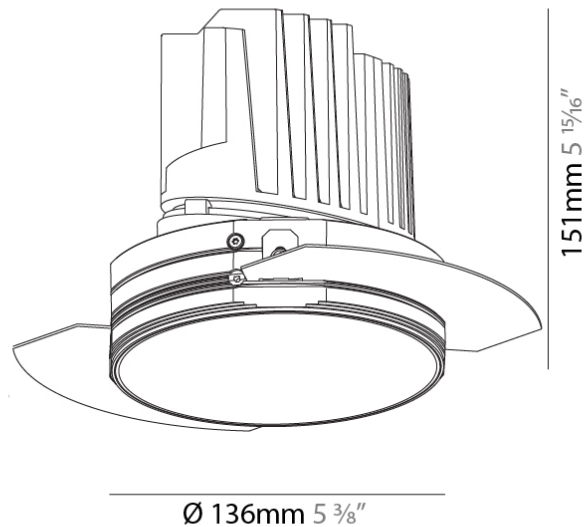

GENERAL

Series: Bioniq
 Subseries: Bioniq Round Deep
 Brand: Prolicht
 Division: Architectural
 Mounting Type: Trimless
 Mounting Location: Ceiling
 Subcategory: Downlight

PHYSICAL

Shape: Round
 Diameter (mm): 136
 Diameter (in): 5 3/8
 Height (mm): 151
 Height (in): 5 15/16
 Ceiling Thickness (mm): 10 / 12.5 / 15 / 25
 Ceiling Thickness (in): 3/8 or 1/2 or 9/16 or 1
 Min. Recessing Depth (mm): 170
 Min. Recessing Depth (in): 6 11/16
 Light Distribution: Downlight
 Weight (kg): 1.078
 Weight (lbs): 2.37
 Fixture Finish: SSR / BKV / CWI / CRY / HAB / LAG / UFT / ITA / RUA / RUR / MIC / FTG / MYG / TWT / LOD / PUS / FRO / FUP / KIA / POP / BLS / SPG / MEY / GOH / GUM / CHC / COM / ABZ / JAG / OBR / MOS / ROR
 Fixture Material: Aluminum Die Cast
 Cut-out Measurements: Ø 140mm / 5 1/2"
 Upon Request: Unique Ceiling Thickness

OPTICAL

Reflector°: 18 / 34
 Optic°: Lens Pack - No Lens / Linear Spread Lens / Honeycomb / Spread Lens
 Adjustability: Fixed
 Upon Request: Special Beam Angles

RATINGS AND CERTIFICATIONS

382, F 416-247-9319, www.zaneen.com
 Certified and created for North American standards at the end of the existing Model #. For assistance on 'custom' specifications, contact zteam@zaneen.com.
 In a constant effort to supply the best product, we reserve the right to change specifications or materials without notice. The most recent specification sheets are found at zaneen.com
 IP rating: IP20